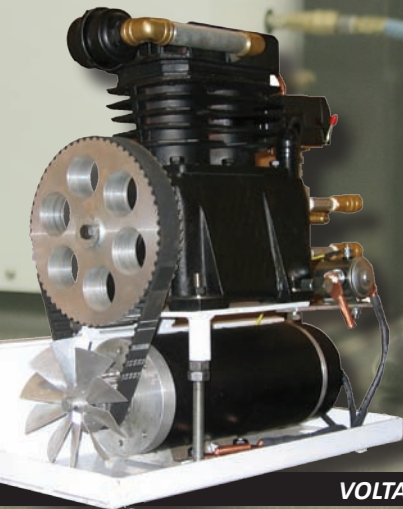

VOLTAIR

"Air Where And When You Need It!"

Providing
"Air Where And When You Need It!"
Since 1990.

MODEL #	12V6CF
VOLTAGE	12VDC
HORSE POWER	1 HP
AMP DRAW	90 amps
MAX PSI	150
CFM @ 100 PSI	6

Fill a 10 Gallon tank in under 3 minutes

Dimensions

19"H x 18¼"W x 8¼"D

Weight

108 lbs

VOLTAIR, Inc. www.12-Voltair.com